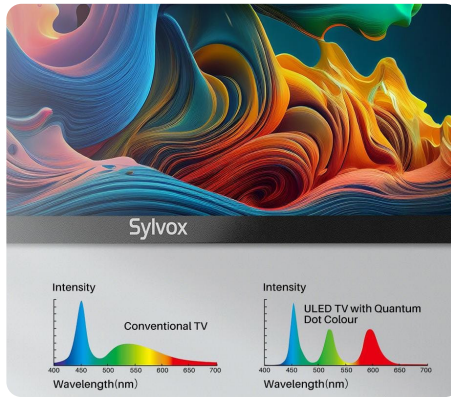

Pergola ProQ G+

2000nit

IP55

Google TV

Operating temperature

Pergola ProQ G+ Outdoor 4K TV with Google TV

The Pergola ProQ G+ Waterproof Outdoor TV is designed for outdoor entertainment in any environment with 2000 nits brightness, anti-glare matte screen, IP55 waterproof rating, and excellent temperature-resistance.

2000nit Outdoor Brightness

Clear picture even in full sunlight.

Advanced QLED Screen

Enjoy richer colors and sharper contrast

Weatherproof Design

IP55-rated & Metal Build

Built-in Google TV + Cast

Stream apps, use Chromecast.

Anti-Theft Lock Design

Rear lock keeps TV secure in public areas

-30°C to 50°C Operation

Reliable in extreme heat or cold.

Pergola ProQ G+ (EU/AU)Spec

Series	Pergola ProQ G+ (EU/AU)
MODEL	
Panel Size	43/55/65/75inch
Resolution	3840*2160 UHD
Display Technology	LCD
Back Light	QLED
Response Time (typical)	5ms
Brightness(cd/m2,typical)	2000cd/m2
Contrast Ratio(typical)	3000:1
Viewing Angle Degree(H/V)	H:178°, V:178°
Frame Rate	60Hz
Aspect Ratio	16:9
FEATURE	
Operating System	Google TV
TV System	ATSC
Network Input	LAN & WIFI
Bluetooth	5.0
WiFi	IEEE 802.11b/g/n/ac (Support 5G WiFi)
Weak Signal Enhancement	YES
Noise Reduction	3D
Comb Filter	3D
De-interlace	3D
Certificated Apps	Netflix, Youtube, Google play
Waterproof	IP55
Tempered Glass	NO
I/O	
Optical Out	x1
TV Tuner	x1
RJ45	x1
HDMI	x3(CEC&ARC)
Earphone	x1