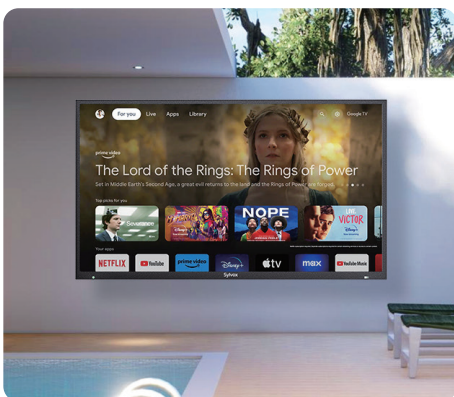

Pergola ProQ G+

2000nit

IP55

Google TV

Operating temperature

Pergola ProQ G+ Outdoor 4K TV with Google TV

The Pergola ProQ G+ Waterproof Outdoor TV is designed for outdoor entertainment in any environment with 2000 nits brightness, anti-glare matte screen, IP55 waterproof rating, and excellent temperature-resistance.

2000nit Outdoor Brightness

Clear picture even in full sunlight.

Advanced QLED Screen

Enjoy richer colors and sharper contrast

Weatherproof Design

IP55-rated & Metal Build

Built-in Google TV + Cast

Stream apps, use Chromecast.

Anti-Theft Lock Design

Rear lock keeps TV secure in public areas

-30°C to 50°C Operation

Reliable in extreme heat or cold.

Pergola ProQ G+ (EU/AU)Spec

Series	Pergola ProQ G+ (EU/AU)
MODEL	
Panel Size	43/55/65/75inch
Resolution	3840*2160 UHD
Display Technology	LCD
Back Light	QLED
Response Time (typical)	5ms
Brightness(cd/m2,typical)	2000cd/m2
Contrast Ratio(typical)	3000:1
Viewing Angle Degree(H/V)	H:178°, V:178°
Frame Rate	60Hz
Aspect Ratio	16:9
FEATURE	
Operating System	Google TV
TV System	ATSC
Network Input	LAN & WIFI
Bluetooth	5.0
WiFi	IEEE 802.11b/g/n/ac (Support 5G WiFi)
Weak Signal Enhancement	YES
Noise Reduction	3D
Comb Filter	3D
De-interlace	3D
Certificated Apps	Netflix, Youtube, Google play
Waterproof	IP55
Tempered Glass	NO
I/O	
Optical Out	x1
TV Tuner	x1
RJ45	x1
HDMI	x3(CEC&ARC)
Earphone	x1